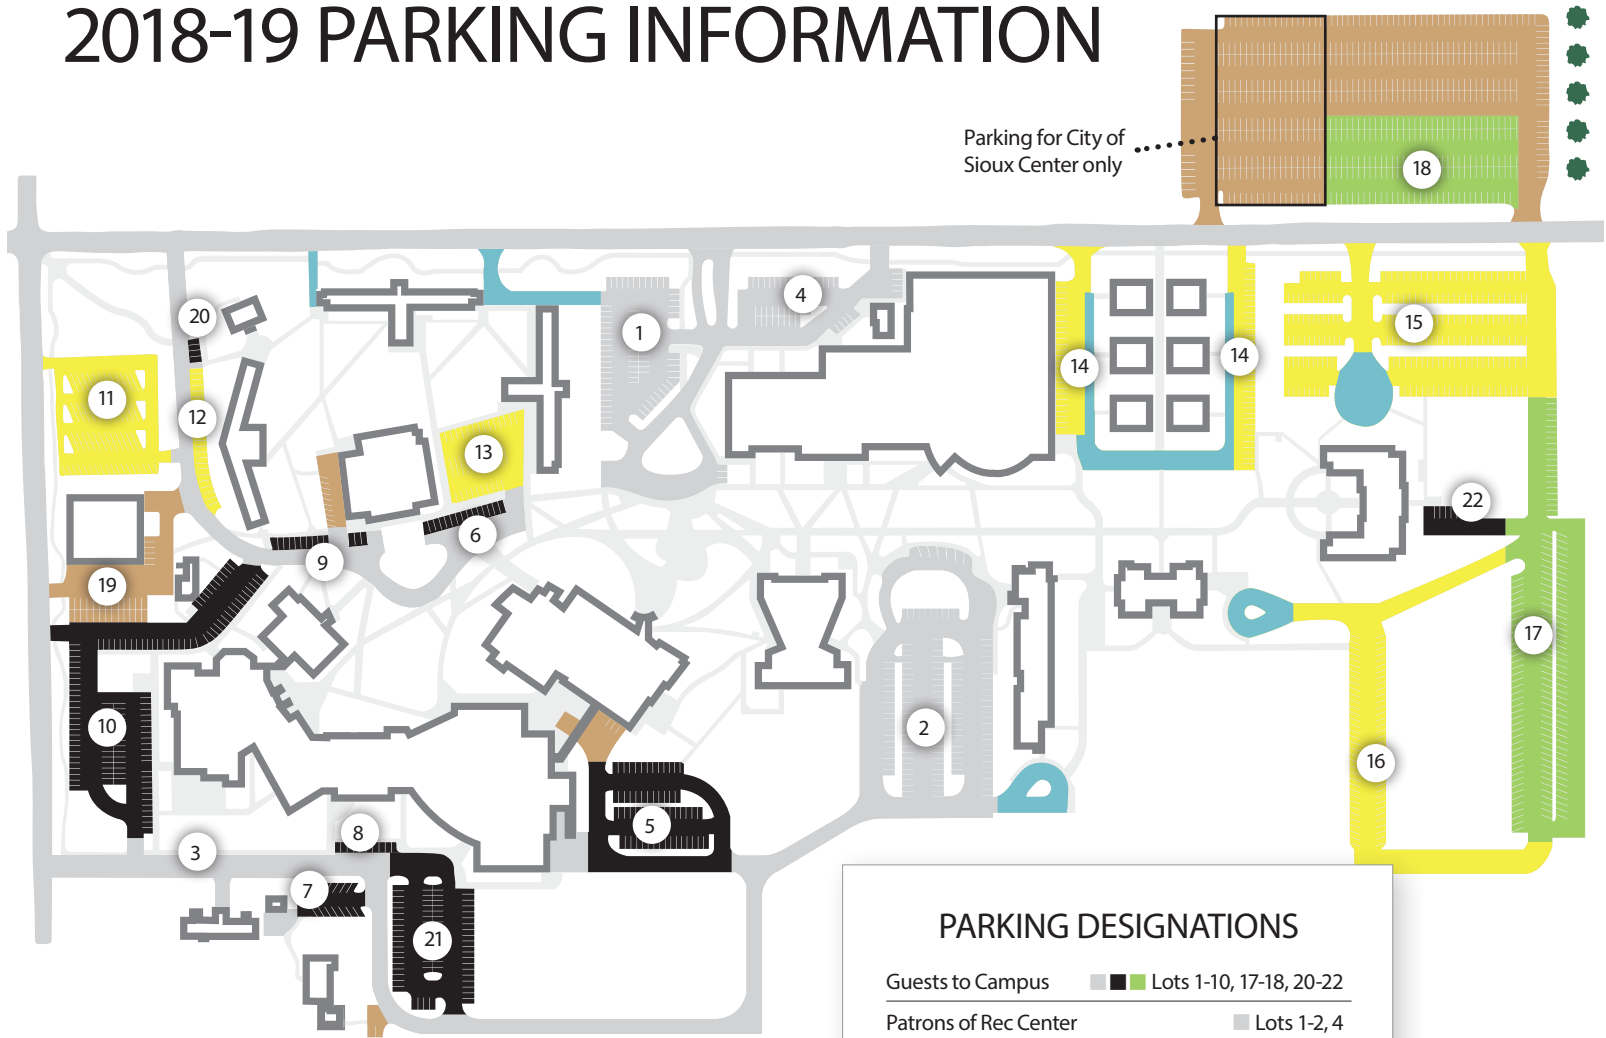

DORDT COLLEGE 2018-19 PARKING INFORMATION

Sticker color designations

Dordt College associates are given colored parking stickers to designate where they can park. Faculty and staff are given black permits, campus housing residents are given yellow permits, and commuters are given white permits.

Curb designations

The painted curbs on campus further designate restricted sections of parking. Green is for staff, blue is for handicapped, red is for motorcycles, and yellow curbs signify where parking is not allowed.

Parking lot hours

Lots 1-4: 6am–1am

Lots 5-10, 20-22: Employee parking 6am–1am;
Visitor/commuter parking 5pm–1am;
No parking 1am – 6am

Lots 11-18: 24 hours/day

Additional notes

Parking stickers go in the lower passenger side of the windshield.

PARKING DESIGNATIONS	
Guests to Campus	■ Lots 1-10, 17-18, 20-22
Patrons of Rec Center	■ Lots 1-2, 4
Black Permit Holders	■ Lots 1-10, 17-18, 20-22
Yellow Permit Holders	■ Lots 11-16, 17-18
White Permit Holders	■ Lots 1-4, 17-18
No parking permitted	■ Lot 19
Fire lane: 10-minute parking only, with flashers	■